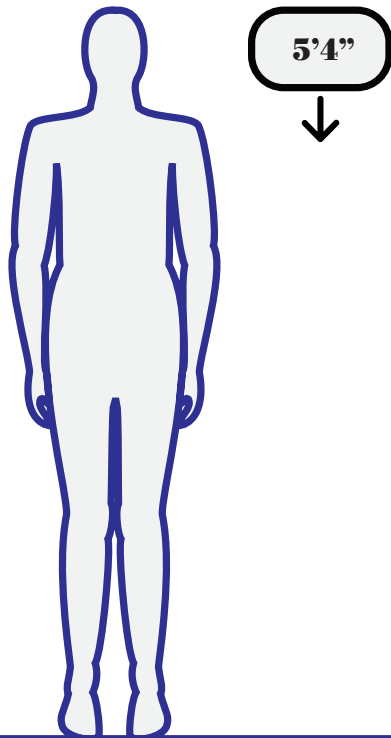

Available Cylinder Options

Small: Optional on all Stools. No up charge.

DR1102-3-Shrt
80mm Stroke
Cylinder

Medium: Standard on all Dr Stools. No up charge.

DR1102-3
140mm Stroke
Cylinder

140mm stroke cylinder is Standard on all Dr Stools.

Tall: Upcharge of \$10.50 on all DR. stools.

AS1101-3
200mm Stroke
Cylinder

200mm stroke cylinder is Standard on all Assistant's Stools.