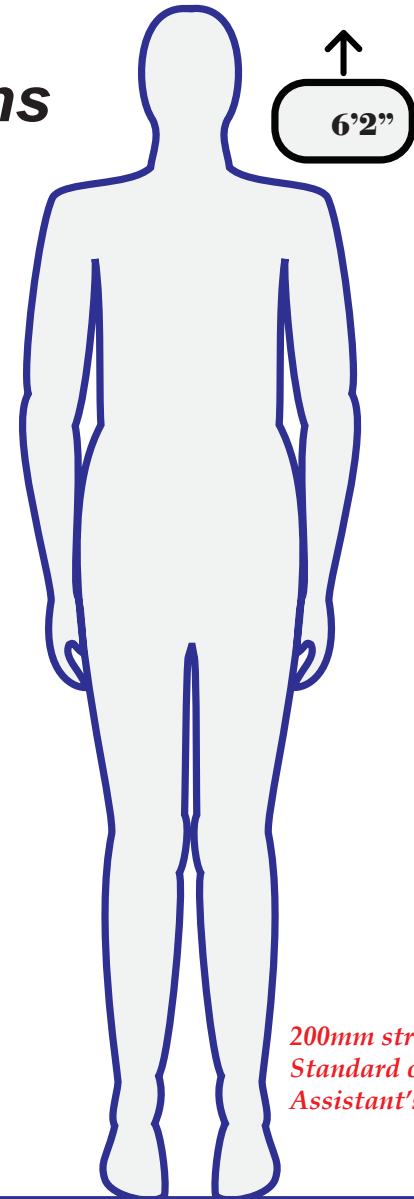

Available Cylinder Options

Small: Optional on all Stools. No up charge.

DR1102-3-Shrt
80mm Stroke
Cylinder

Medium: Standard on all Dr Stools. No up charge.

DR1102-3
140mm Stroke
Cylinder

140mm stroke cylinder is Standard on all Dr Stools.

Tall: Upcharge of \$10.50 on all DR. stools.

AS1101-3
200mm Stroke
Cylinder

200mm stroke cylinder is Standard on all Assistant's Stools.